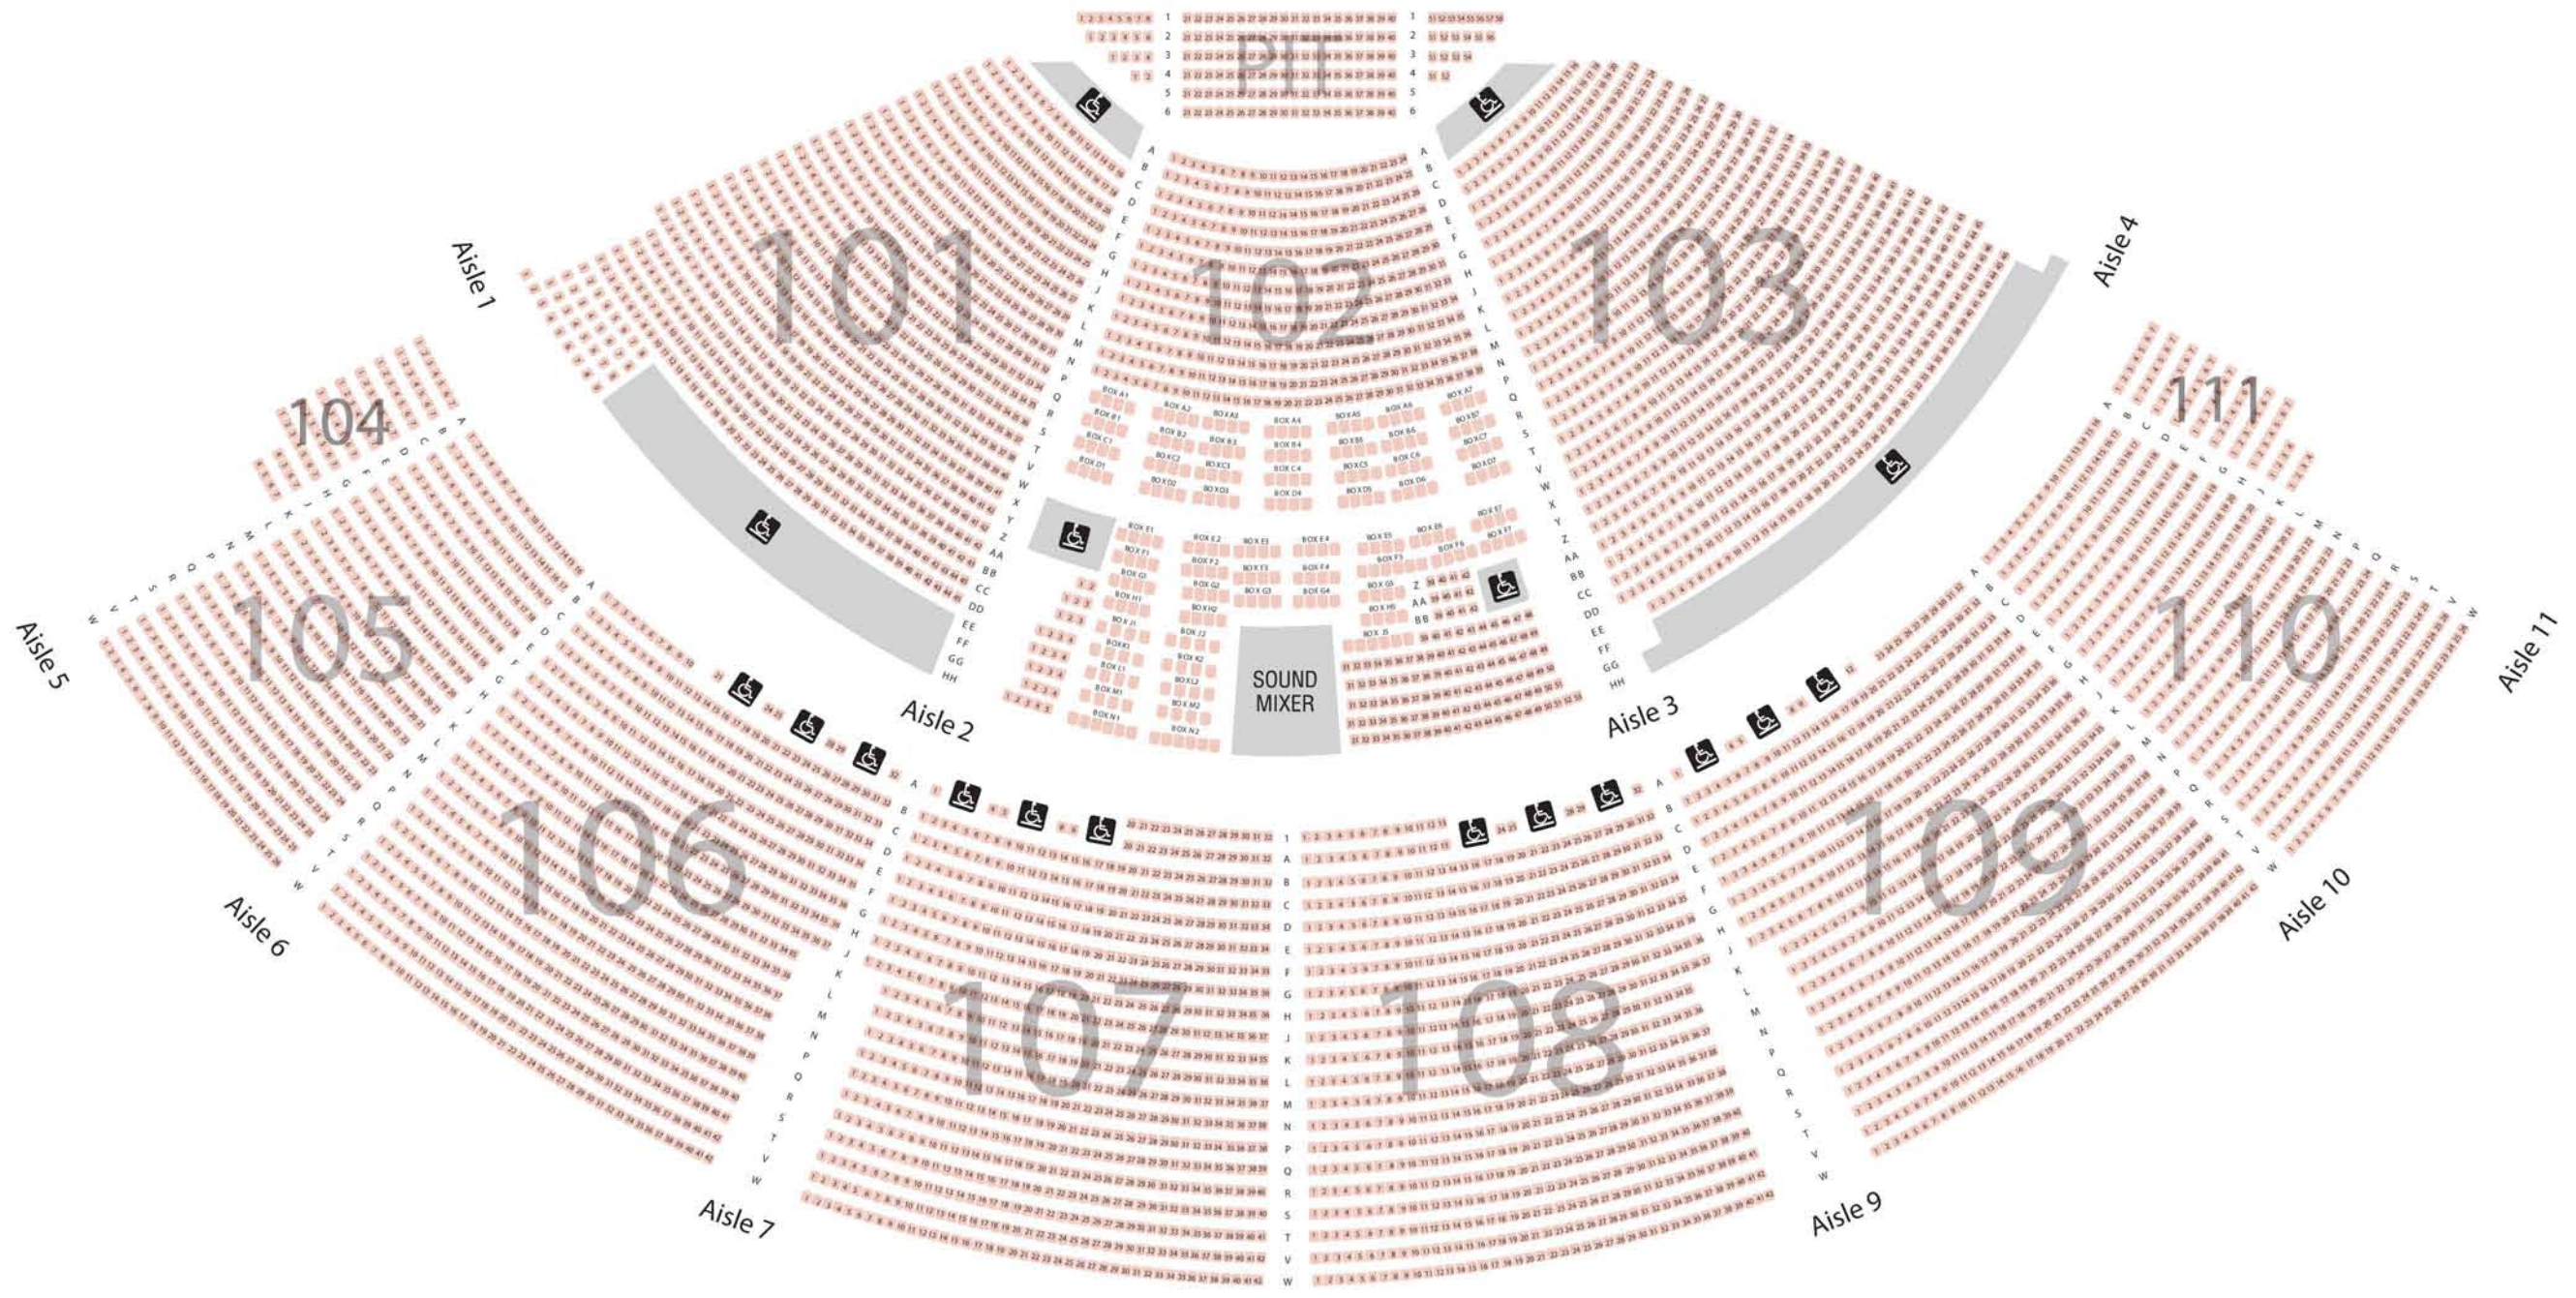

THE CYNTHIA WOODS MITCHELL
PAVILION
 A NONPROFIT ORGANIZATION

Covered Reserve (160 pit)	6,347
Lawn Seats	9,668
Total	16,015

STAGE

Aisle 8

LAWN